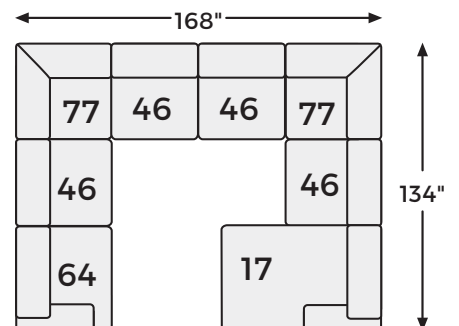

Big or small... we fit your space.

BEALTON COLLECTION - 61305

Option 1

Option 2

Option 3

Option 4

Option 5

Option 6

Option 7

Option 8

Option 9

Option 10

-11 OTTOMAN WITH STORAGE

-16 LAF CORNER CHAISE

-17 RAF CORNER CHAISE

-46 ARMLESS CHAIR

-64 LAF CORNER CHAIR

-65 RAF CORNER CHAIR

-77 WEDGE CHAIR