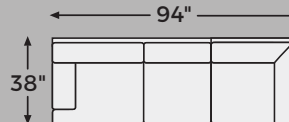

-67 RAF SOFA