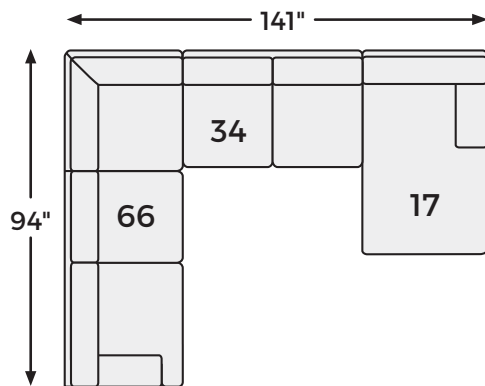

KIMLEE COLLECTION - PC35603

Option 1

Option 2

Option 3

Option 4

Option 5

-08 OVERSIZED
ACCENT OTTOMAN

-16 LAF CORNER
CHAISE