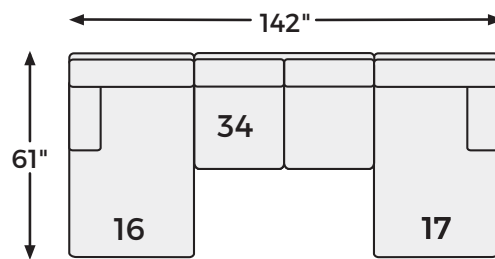

KIMLEE COLLECTION - PC35603

Option 1

Option 2

Option 3

Option 4

Option 5

-08 OVERSIZED
ACCENT OTTOMAN

-16 LAF CORNER
CHAISE