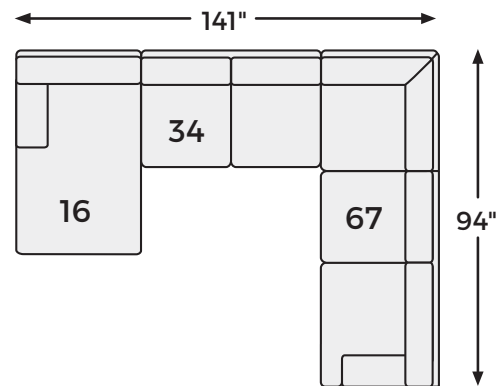

KIMLEE COLLECTION - PC35603

Option 1

Option 2

Option 3

Option 4

Option 5

-08 OVERSIZED
ACCENT OTTOMAN

-16 LAF CORNER
CHAISE