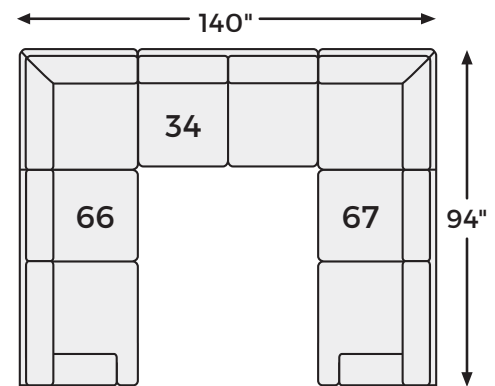

KIMLEE COLLECTION - PC35603

Option 1

Option 2

Option 3

Option 4

Option 5

-08 OVERSIZED
ACCENT OTTOMAN

-16 LAF CORNER
CHAISE