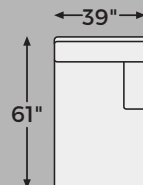

-17 RAF CORNER
CHAISE