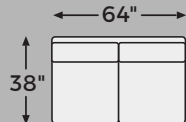

-34 ARMLESS
LOVESEAT

-66 LAF SOFA