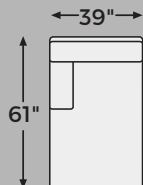

KIMLEE COLLECTION - PC35603

Option 1

Option 2

Option 3

Option 4

Option 5

-08 OVERSIZED
ACCENT OTTOMAN

-16 LAF CORNER
CHAISE