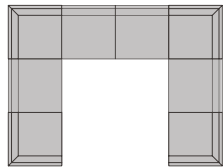

## FEATURES

- Modular pieces can float anywhere; sides are finished (with no connectors)
- Loose seat and reversible back cushions; high-resiliency foam cushions wrapped in poly fiber
- Accent pillows included

## CONFIGURATIONS

*Reverse configurations available*

**8-pc Sectional**  
146" x 115"  
LAF Corner Chair 64  
Armless Chair 46 (x4)  
Wedge 77 (x2)  
RAF Corner Chair 65

**6-pc Sectional**  
158" x 115"  
LAF Corner Chair 64  
Armless Chair 46 (x3)  
Wedge 77  
Oversized Armless Chaise 15