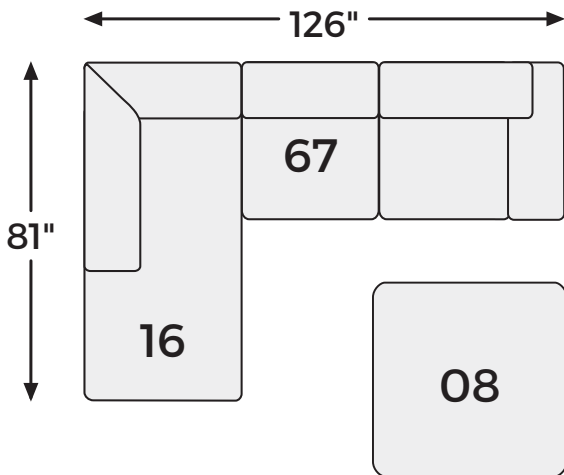

# Big or small... we fit your space.

STEELWATER RETREAT COLLECTION - 66704

Option 1

Option 2

-08 OVERSIZED  
ACCENT OTTOMAN

-21 OVERSIZED  
SWIVEL CHAIR

-16 LAF CORNER  
CHAISE

-17 RAF CORNER  
CHAISE