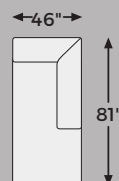

# Big or small... we fit your space.

STEELWATER RETREAT COLLECTION - 66704

Option 1

Option 2

-08 OVERSIZED  
ACCENT OTTOMAN

-21 OVERSIZED  
SWIVEL CHAIR

-16 LAF CORNER  
CHAISE

-17 RAF CORNER  
CHAISE

-66 LAF SOFA  
SECTIONAL

-67 RAF SOFA  
SECTIONAL