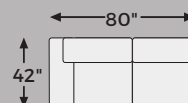

-66 LAF SOFA
SECTIONAL