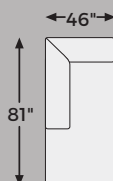

# Big or small... we fit your space.

STEELWATER RETREAT COLLECTION - 66704

Option 1

Option 2

-08 OVERSIZED  
ACCENT OTTOMAN

-21 OVERSIZED  
SWIVEL CHAIR

-16 LAF CORNER  
CHAISE

-17 RAF CORNER  
CHAISE

-66 LAF SOFA  
SECTIONAL

-67 RAF SOFA  
SECTIONAL