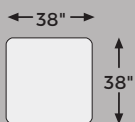

# Big or small... we fit your space.

STEELWATER RETREAT COLLECTION - 66704

Option 1

Option 2

-08 OVERSIZED  
ACCENT OTTOMAN

-21 OVERSIZED  
SWIVEL CHAIR

-16 LAF CORNER  
CHAISE

-17 RAF CORNER  
CHAISE