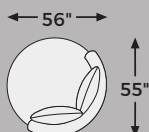

# Big or small... we fit your space.

STEELWATER RETREAT COLLECTION - 66704

Option 1

Option 2

-08 OVERSIZED  
ACCENT OTTOMAN

-21 OVERSIZED  
SWIVEL CHAIR

-16 LAF CORNER  
CHAISE

-17 RAF CORNER  
CHAISE

-66 LAF SOFA  
SECTIONAL

-67 RAF SOFA  
SECTIONAL