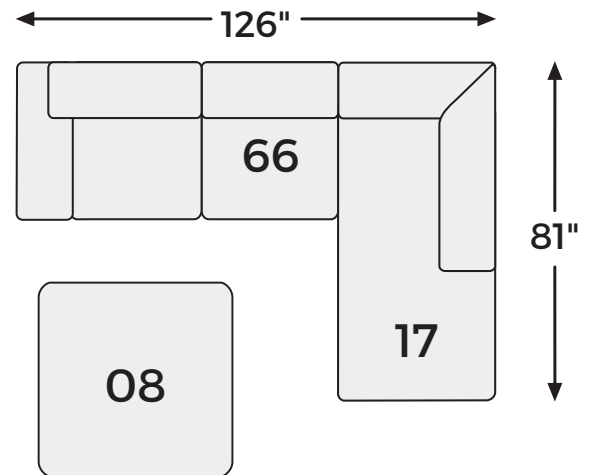

# Big or small... we fit your space.

STEELWATER RETREAT COLLECTION - 66704

Option 1

Option 2

-08 OVERSIZED  
ACCENT OTTOMAN

-21 OVERSIZED  
SWIVEL CHAIR

-16 LAF CORNER  
CHAISE

-17 RAF CORNER  
CHAISE

-66 LAF SOFA  
SECTIONAL

-67 RAF SOFA  
SECTIONAL