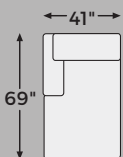

# Big or small... we fit your space.

LINDON COLLECTION - 84704

Option 1

Option 2

Option 3

Option 4

-08 OVERSIZED  
ACCENT  
OTTOMAN

-16 LAF  
CORNER  
CHAISE

-17 RAF  
CORNER  
CHAISE

-26 RAF ARMLESS  
LOVESEAT WITH  
WEDGE

-30 LAF ARMLESS  
LOVESEAT WITH  
WEDGE

-55 LAF LOVESEAT

-56 RAF LOVESEAT