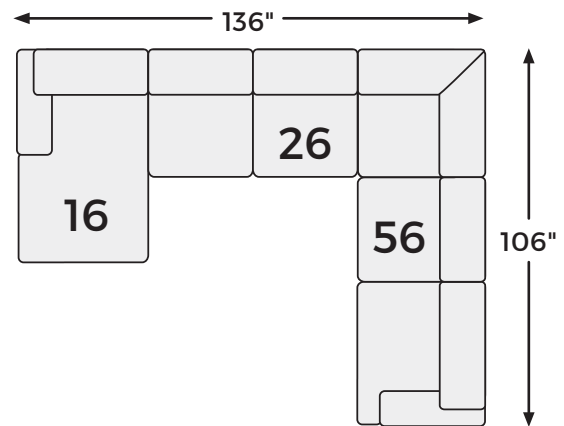

# Big or small... we fit your space.

LINDON COLLECTION - 84704

Option 1

Option 2

Option 3

Option 4

-08 OVERSIZED  
ACCENT  
OTTOMAN

-16 LAF  
CORNER  
CHAISE