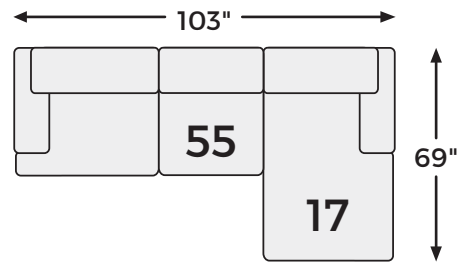

# Big or small... we fit your space.

LINDON COLLECTION - 84704

Option 1

Option 2

Option 3

Option 4

-08 OVERSIZED  
ACCENT  
OTTOMAN

-16 LAF  
CORNER  
CHAISE