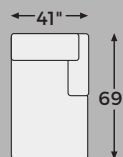

# Big or small... we fit your space.

LINDON COLLECTION - 84704

Option 1

Option 2

Option 3

Option 4

-08 OVERSIZED  
ACCENT  
OTTOMAN

-16 LAF  
CORNER  
CHAISE

-17 RAF  
CORNER  
CHAISE

-26 RAF ARMLESS  
LOVESEAT WITH  
WEDGE

-30 LAF ARMLESS  
LOVESEAT WITH  
WEDGE

-55 LAF LOVESEAT

-56 RAF LOVESEAT