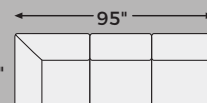

-30 LAF ARMLESS
LOVESEAT WITH
WEDGE