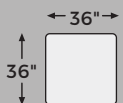

# Big or small... we fit your space.

LINDON COLLECTION - 84704

Option 1

Option 2

Option 3

Option 4

-08 OVERSIZED  
ACCENT  
OTTOMAN

-16 LAF  
CORNER  
CHAISE