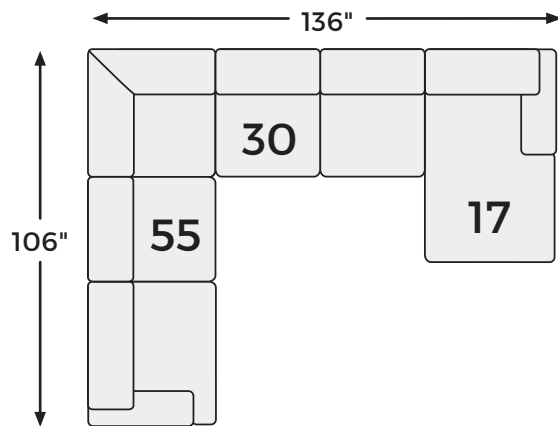

# Big or small... we fit your space.

LINDON COLLECTION - 84704

Option 1

Option 2

Option 3

Option 4

-08 OVERSIZED  
ACCENT  
OTTOMAN

-16 LAF  
CORNER  
CHAISE