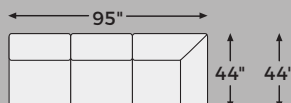

-26 RAF ARMLESS
LOVESEAT WITH
WEDGE