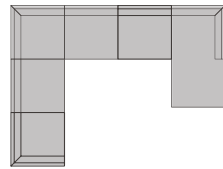

849 Ella Grove

FABRIC

Coffee

FEATURES

- Modular pieces can float anywhere; sides are finished (with no connectors)
- Reversible back and seat cushions
- High-resiliency foam cushions wrapped in feather-fiber blend jacket
- Sloping track arm provides modern shape

CONFIGURATIONS

Reverse configurations available

8-pc Sectional
137" x 105"
RAF Corner Chair 65
Wedge 77 (x2)
LAF Corner Chair 64
Armless Chair 46 (x4)

6-pc Sectional
111" x 143"
RAF Corner Chair 17
Wedge 77
LAF Corner Chair 64
Armless Chair 46 (x3)

5-pc Sectional
111" x 111"
RAF Corner Chair 17
Wedge 77
Armless Chair 46 (x2)
LAF Corner Chair 64

4-pc Sectional
140" x 65"
RAF Corner Chair 17
Armless Chair 46 (x2)
LAF Corner Chair 16

3-pc Sectional
108" x 65"
RAF Corner Chair 17
Armless Chair 46
LAF Corner Chair 64