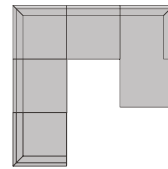

849 Ella Grove

FABRIC

Coffee

FEATURES

- Modular pieces can float anywhere; sides are finished (with no connectors)
- Reversible back and seat cushions
- High-resiliency foam cushions wrapped in feather-fiber blend jacket
- Sloping track arm provides modern shape

CONFIGURATIONS

Reverse configurations available

8-pc Sectional
137" x 105"
RAF Corner Chair 65
Wedge 77 (x2)
LAF Corner Chair 64
Armless Chair 46 (x4)

6-pc Sectional
111" x 143"
RAF Corner Chair 17
Wedge 77
LAF Corner Chair 64
Armless Chair 46 (x3)

5-pc Sectional
111" x 111"
RAF Corner Chair 17
Wedge 77
Armless Chair 46 (x2)
LAF Corner Chair 64

4-pc Sectional
140" x 65"
RAF Corner Chair 17
Armless Chair 46 (x2)
LAF Corner Chair 16

3-pc Sectional
108" x 65"
RAF Corner Chair 17
Armless Chair 46
LAF Corner Chair 64