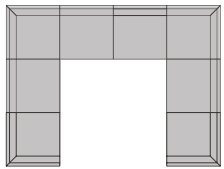

849 Ella Grove

FABRIC

Coffee

FEATURES

- Modular pieces can float anywhere; sides are finished (with no connectors)
- Reversible back and seat cushions
- High-resiliency foam cushions wrapped in feather-fiber blend jacket
- Sloping track arm provides modern shape

CONFIGURATIONS

Reverse configurations available

8-pc Sectional
137" x 105"
RAF Corner Chair 65
Wedge 77 (x2)
LAF Corner Chair 64
Armless Chair 46 (x4)

6-pc Sectional
111" x 143"
RAF Corner Chair 17
Wedge 77
LAF Corner Chair 64
Armless Chair 46 (x3)

5-pc Sectional
111" x 111"
RAF Corner Chair 17
Wedge 77
Armless Chair 46 (x2)
LAF Corner Chair 64

4-pc Sectional
140" x 65"
RAF Corner Chair 17
Armless Chair 46 (x2)
LAF Corner Chair 16

3-pc Sectional
108" x 65"
RAF Corner Chair 17
Armless Chair 46
LAF Corner Chair 64