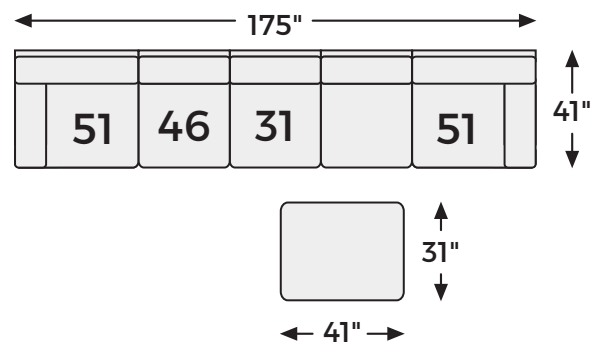

SHOP THE COLLECTION

Armless Chair
-46

LAF/RAF Corner
Chairs (2/CN)
-51

2 Armless Chairs with
Ottoman (3/CN)
-31

Big or small... we fit your space.

FANNIN COLLECTION - PC84304

Option 1

Option 2

Option 3

Option 4

Option 5

-31 2 ARMLESS CHAIRS
WITH OTTOMAN (3/CN)

-46 ARMLESS
CHAIR

-51 LAF/RAF CORNER
CHAIRS (2/CN)