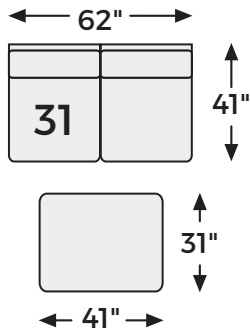

SHOP THE COLLECTION

Armless Chair
-46

LAF/RAF Corner
Chairs (2/CN)
-51

2 Armless Chairs with
Ottoman (3/CN)
-31

Big or small... we fit your space.

FANNIN COLLECTION - PC84304

Option 1

Option 2

Option 3

Option 4

Option 5

-31 2 ARMLESS CHAIRS
WITH OTTOMAN (3/CN)

-46 ARMLESS
CHAIR

-51 LAF/RAF CORNER
CHAIRS (2/CN)